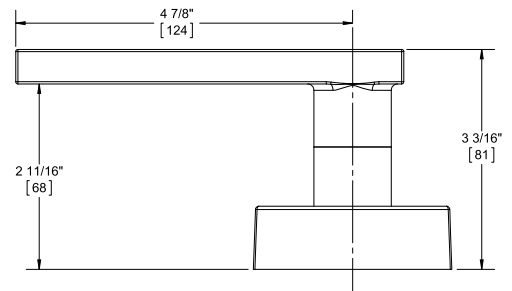

LOUIS LEVER