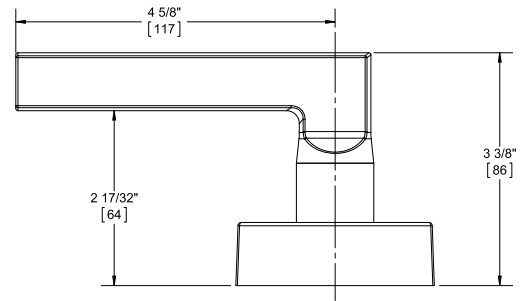

WARREN LEVER

Available on:

- 4500 Series Trim (45BE, 45CE, 45DT, 45NL)
- 4500 Series Electrified (45ET)
- Handed - Must be ordered LHR or RHR

EXIT DEVICES

4500 SERIES ESCUTCHEON TRIM - LEVER OPTIONS

CHARLES LEVER