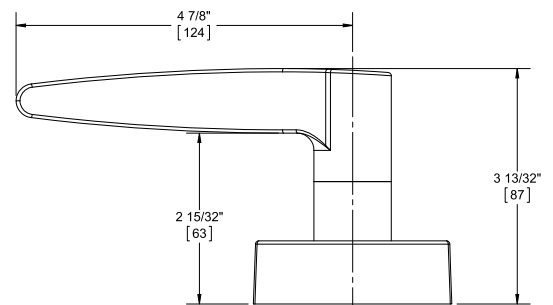

WARREN LEVER