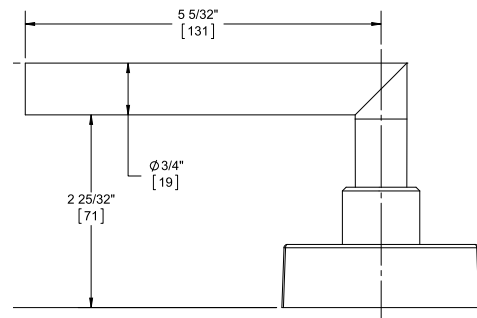

JOSHUA LEVER