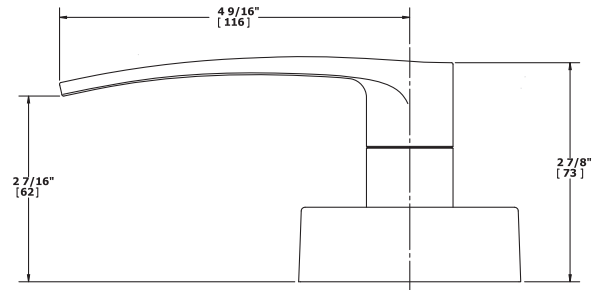

AUGUST LEVER