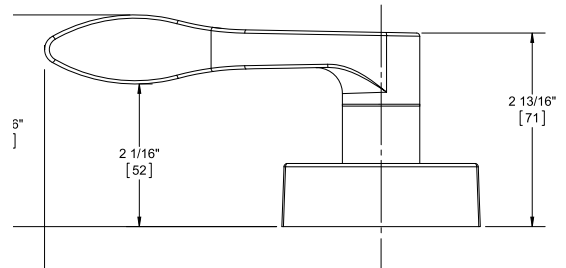

JOHNSTON LEVER